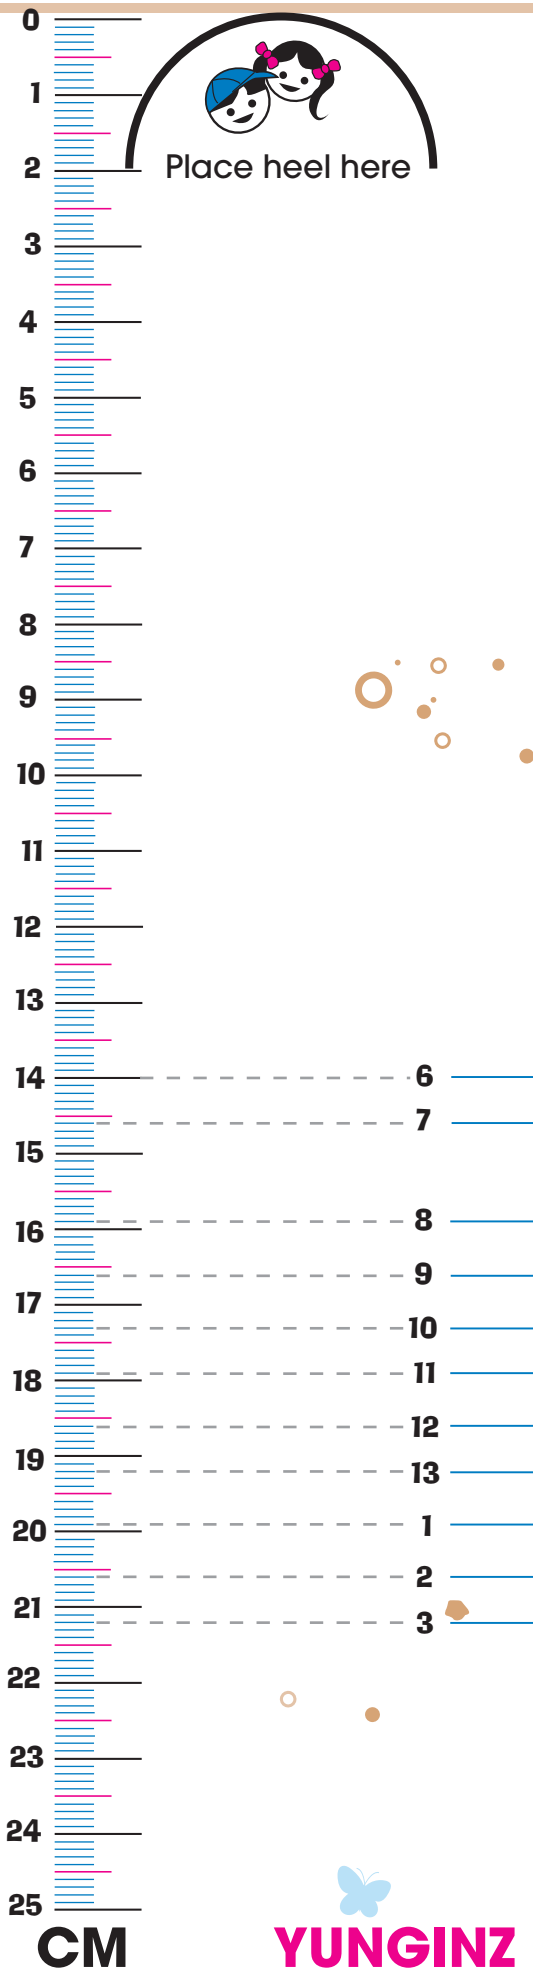

10 _____
11 _____

10 _____
11 _____

12 _____
13 _____

12 _____
13 _____

12 _____

1 _____
2 _____

13 _____
1 _____
2 _____

13 _____

MEASUREMENT INSTRUCTIONS:

1. When printing this page make sure the 'page scaling' option on the print section is **set** to 'none'.
2. Make sure you place sizing chart on a flat hard surface.
3. Place heel in position as indicated on chart in the half circle. Once foot is placed on chart be sure to add **1cm** for growth purposes then select closest size.
4. Place your order and the Yunginz™ team will get back to you. Alternatively check out our stockist listing for your nearest Yunginz™ supplier.

FOR BEST RESULTS

Check chart against a ruler to ensure accurate printing of chart.
Australian sizes are a guide only.

YUNGINZ SIZING

Sizing Chart Winter 09

www.yunginz.com.au

This foot measurement is based on the INNER SOLE length of Yunginz footwear and is a guide only and not 100% accurate to every type of shoe or shoe manufacturer. For fitting accuracy we recommend that you try on the footwear, if this is not possible please use this chart as your main guide.

FOR BEST RESULTS

Check chart against a ruler to ensure accurate printing of chart. Yunginz™ sizes are a guide only.

SIZE AVAILABILITY FOR EACH STYLE:

Boys

- Ankle Boot 8, 9, 10, 11, 12, 13
- Tartan Trim 6, 7, 8, 9, 10, 11, 12, 13
- Checka Canvas black/orange 6, 7, 8, 9, 10, 11, 12, 13